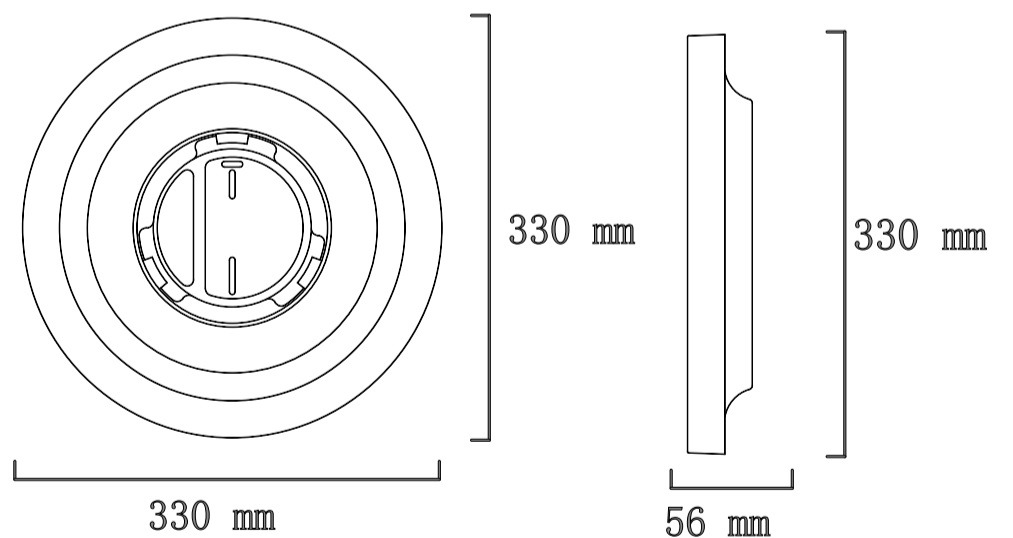

Housing: option of white, or wooden frames

Lifespan L70 54,000 hours

| Clockwise rotation

| Internal wiring details

CODE	SIZE	LAMP	VOLTAGE	Wattage
CL2433R	Φ 330xH56mm	LED2835	180~240V	24W

Options

- /BL : Back light
- /RGB: RGB
- /SM : Smart
- /MW : Microwave