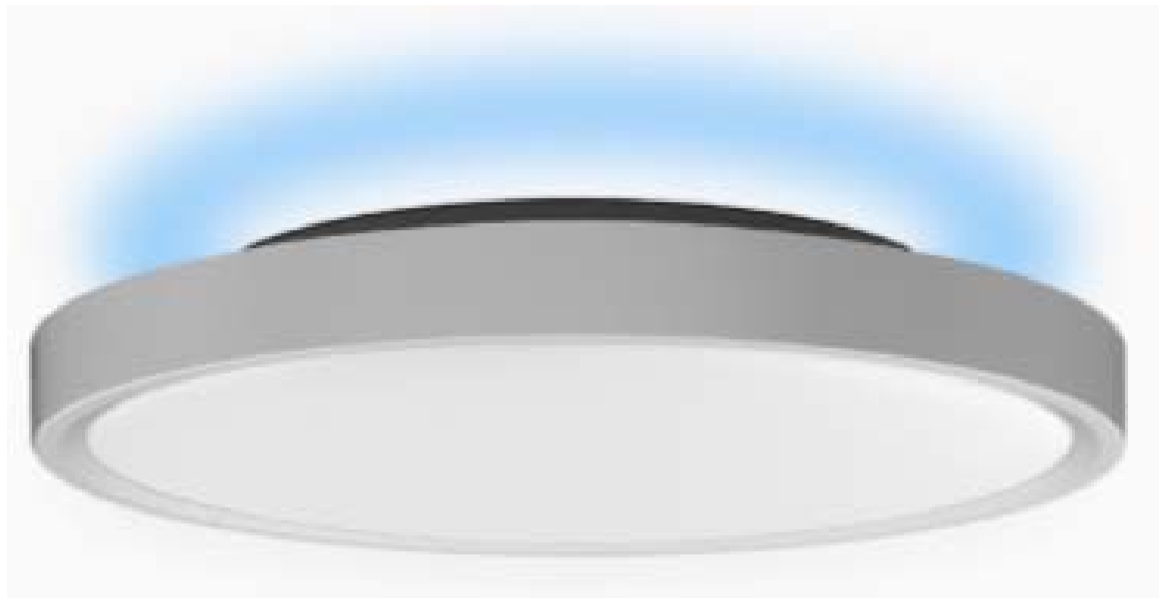

Features

Innovated installation ideal for electrician, fast plug&play with built in wire connection way improves installation efficiency.

Flexibility of performance allows 80lm/W and 110lm/W for option, standard, corridor sensor, and emergency, RGBW smart control version for option.

Housing: option of white, or wooden frames

Lifespan L70 54,000 hours

| Clockwise rotation

| Internal wiring details

CODE	SIZE	LAMP	VOLTAGE	Wattage
CL2433R	Φ 330xH56mm	LED2835	180~240V	24W

Options

- /BL : Back light
- /RGB: RGB
- /SM : Smart
- /MW : Microwave