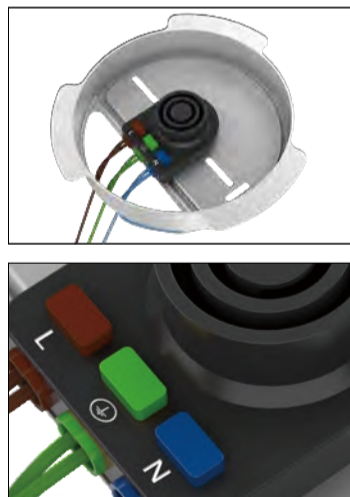

Features

Innovated installation ideal for electrician, fast plug&play with built in wire connection way improves installation efficiency.

Flexibility of performance allows 80lm/W and 110lm/W for option, standard, corridor sensor, and emergency, RGBW smart control version for option.

Housing: option of white, or wooden frames

Lifespan L70 54,000 hours

| Clockwise rotation

| Internal wiring details

CODE	SIZE	LAMP	VOLTAGE	Wattage
CL2433R	Φ 330xH56mm	LED2835	180~240V	24W

Options

- /BL : Back light
- /RGB: RGB
- /SM : Smart
- /MW : Microwave