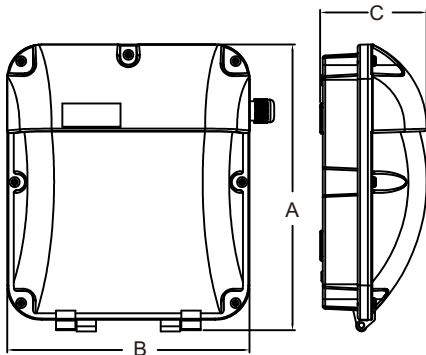

Technical features

SKU Code	Wattage	Lumens	A	B	C	Finish Colour
CL30WP	30W	2550lm	300mm	264mm	130mm	Black
CL20WP	20W	1600lm	221mm	187mm	82mm	Black

Options

- /M3:Emergency
- /PC:Photocell

Colour Temperature Construction Accessory